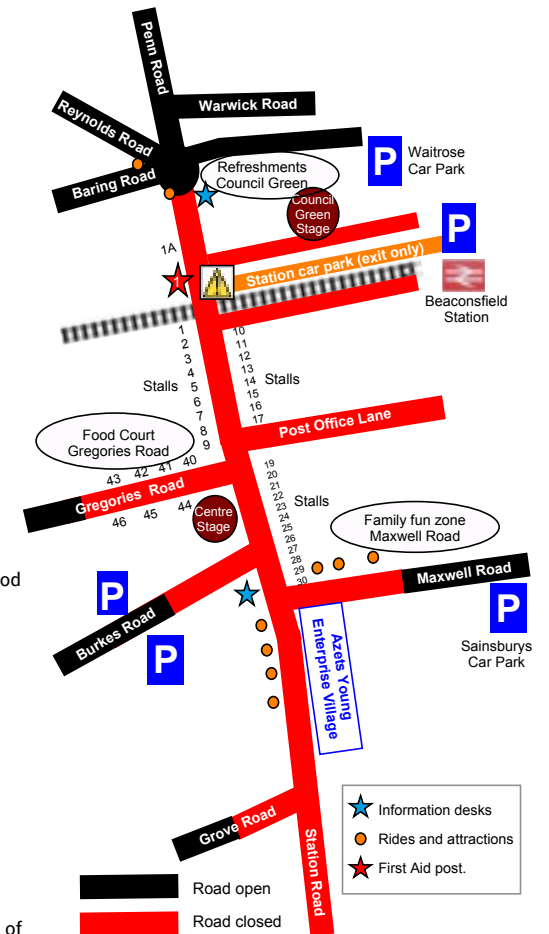

SAFETY NOTICE

We employ one of the leading traffic management companies Sunbelt Rentals (formerly A Plant Lux) to manage the traffic for this event. Their staff are supplemented with stewards to manage pedestrians. The stewards are here to keep you safe. Please follow their instructions. Pay particular attention around the area of the Council Green where cars may be exiting the station car park. Please stay behind the barriers and cross the station car park exit road at the designated crossing point only.